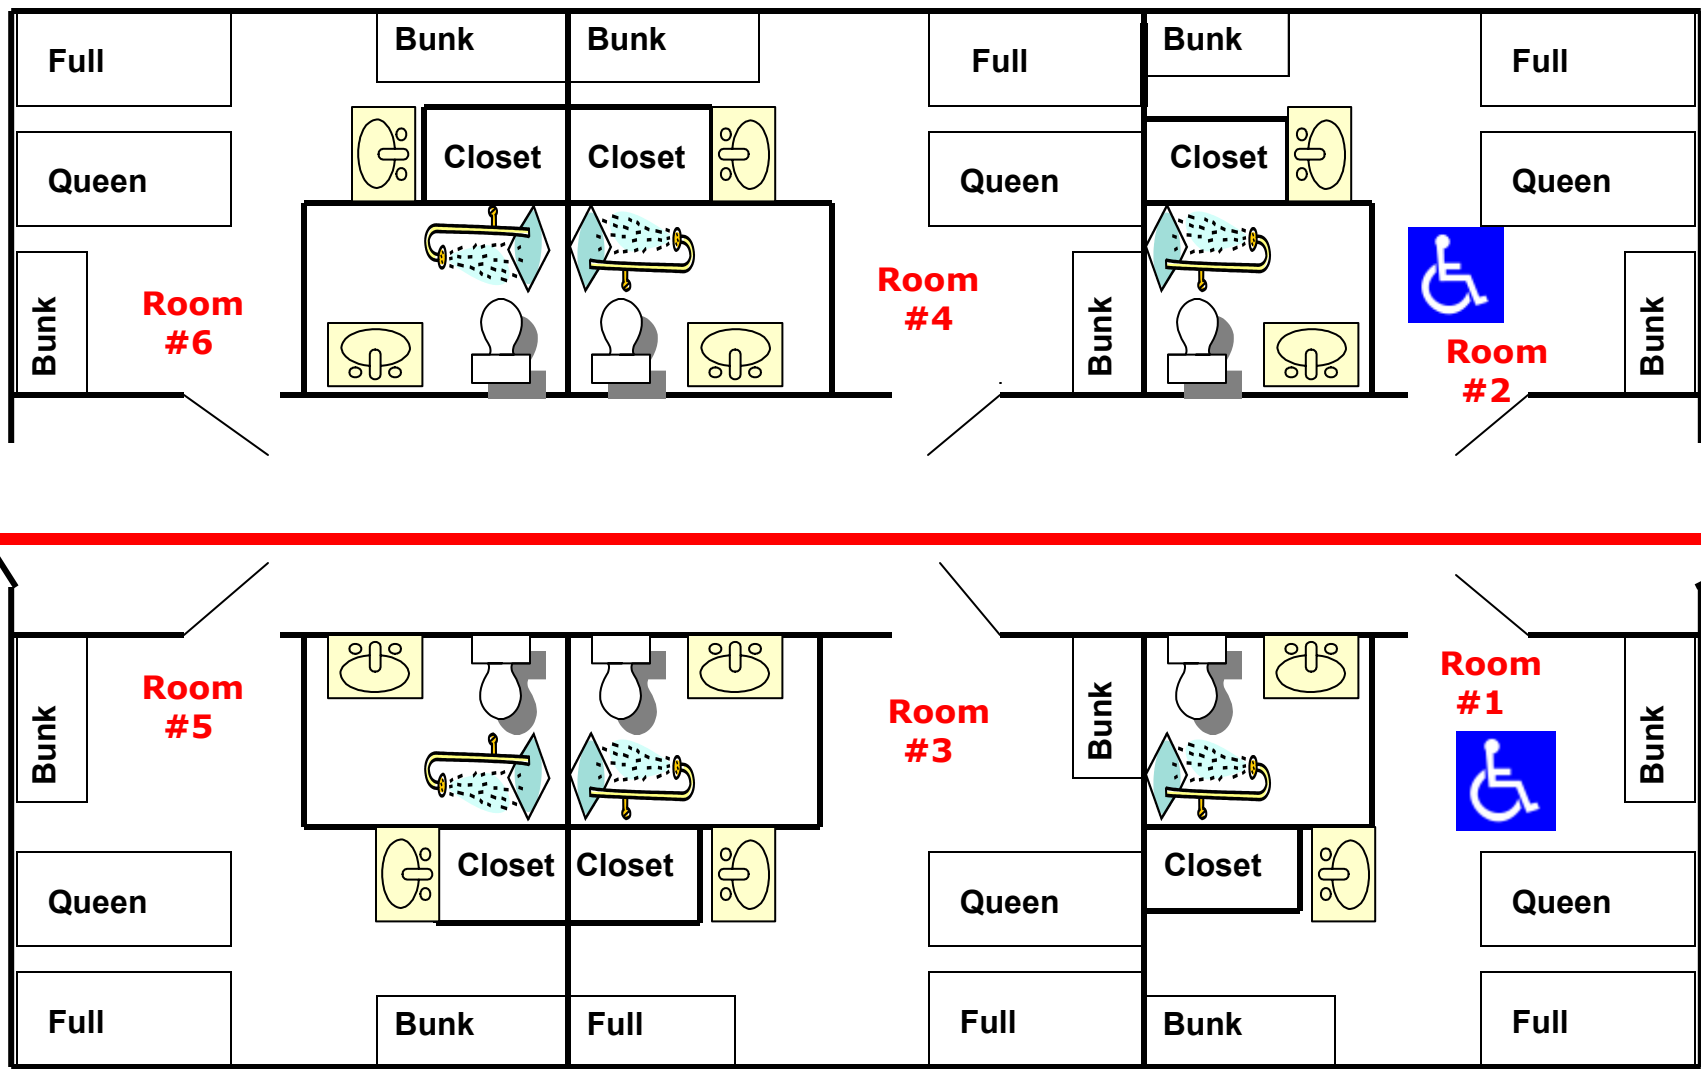

North ↑

To Pikes Peak Room

Exit to Outside

Clark Lodge Lower Floor East

Normal Capacity — 36